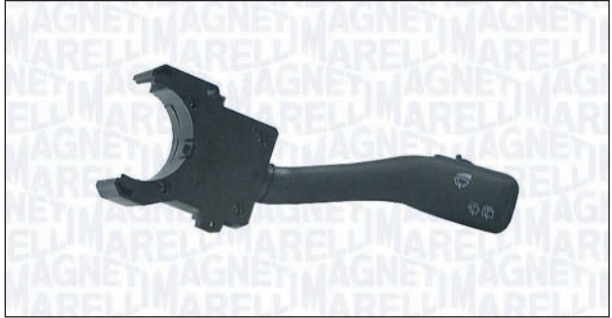

DA50090 000050090010

	PIN	
	10	

AUDI	
A3 (8L1)	09/96 → 05/03
A6 (4B2, C5)	01/97 → 01/05
A6 Avant (4B5, C5)	12/97 → 01/05
FORD	
GALAXY (WGR)	05/92 → 05/06
SKODA	
FABIA (6Y2)	08/99 → 03/08
FABIA Combi (6Y5)	04/00 → 12/07
FABIA Tre volumi (6Y3)	10/99 → 12/07
OCTAVIA (1U2)	09/96 → 12/10
OCTAVIA Combi (1U5)	07/98 → 12/10
VOLKSWAGEN	
BORA Station wagon (1J6)	05/99 → 05/05
GOLF IV (1J1)	08/97 → 04/08
GOLF IV Cabriolet (1E7)	06/98 → 06/02
GOLF IV Variant (1J5)	05/99 → 06/06
PASSAT Station wagon (3B5)	05/97 → 12/01
PASSAT Variant (3B6)	11/00 → 08/05
SHARAN (7M8, 7M9, 7M6)	09/95 → 03/10