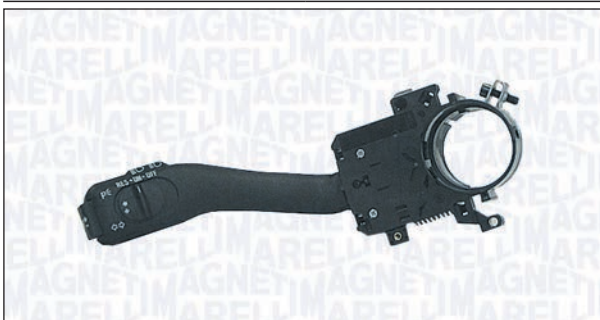

SEAT

ALHAMBRA (7V8, 7V9)	04/96 → 03/10
LEON (1M1)	11/99 → 06/06

DA50099 **00050099010**