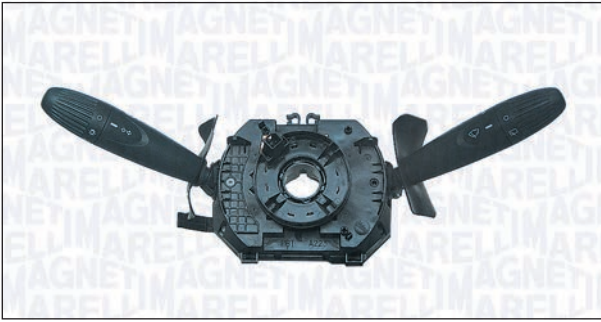

DA43190

000043190010

PIN

25