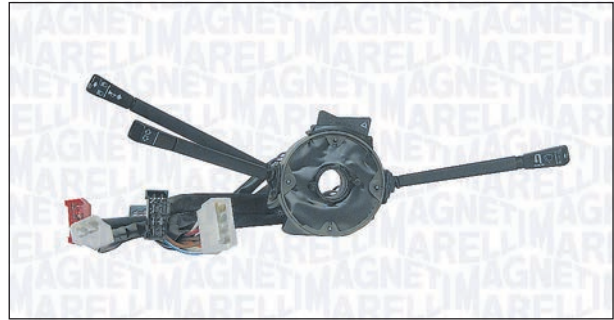

DV41276

000041276010

PIN

25

IVECO

Medium Trucks

TurboTech

01/90 → 12/92

DV41587

000041587010

PIN

27

IVECO

M

09/83 → 12/91

TurboStar

07/84 → 12/93

DV41366

000041366010

PIN

22

IVECO

TurboStar

07/84 → 12/93

TurboTech

01/90 → 12/92

Zeta

01/79 → 12/92

DV42354

000042354010

PIN

16

IVECO

DAILY II Autobus

06/90 → 05/99

DAILY II Cassone / Furgonato / Promiscuo

01/89 → 05/99

DAILY II Pianale piatto/Telaio

01/89 → 05/99

DAILY II Ribaltabile

01/89 → 05/99