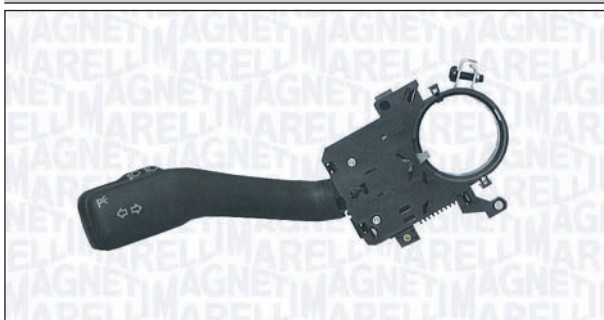

VOLKSWAGEN

BORA (1J2)	10/98 → 07/05
BORA Station wagon (1J6)	05/99 → 05/05
GOLF IV (1J1)	08/97 → 04/08
GOLF IV Variant (1J5)	05/99 → 06/06
NEW BEETLE (9C1, 1C1)	01/98 → 09/10
NEW BEETLE Cabriolet (1Y7)	09/02 → 10/10
PASSAT (3B2)	08/96 → 12/01
PASSAT (3B3)	11/00 → 05/05
PASSAT Station wagon (3B5)	05/97 → 12/01
PASSAT Variant (3B6)	11/00 → 08/05
SHARAN (7M8, 7M9, 7M6)	09/95 → 03/10

DA50098 **00050098010**