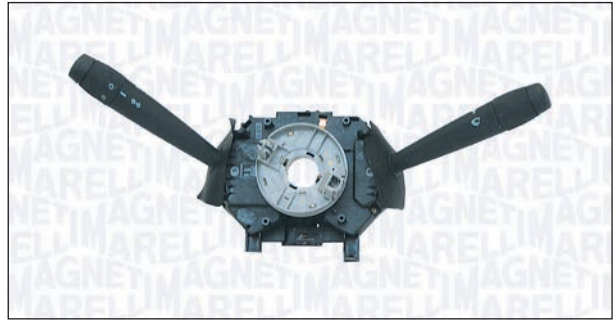

PIN

28

FIAT

PALIO (178BX) 04/96 →

PALIO Weekend (178_) 04/96 →

SIENA (178_) 04/96 → 12/09

STRADA Pick-up (178_) 06/99 → 12/06

DA43195

000043195010